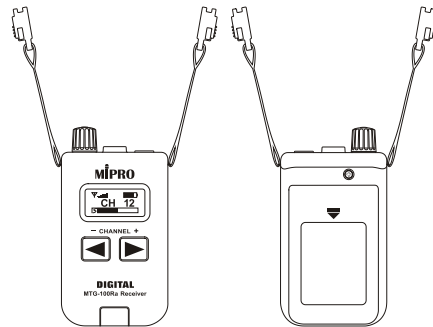

MTG-100Ra UHF Digital Receiver (AA Battery)

Features

- Industry's smallest, ultra-compact housing.
- The LCD screen displays various function settings and battery status.
- Operates in the universal user license-free ISM band: CEPT/EU 863 – 865 MHz and USA 926 – 928 MHz.
- Digital modulation.
- Presets 16 channels. At least 3 compatible channels can be used simultaneously at the same venue.
- Manual ACT™ sync channel set-up.
- True diversity receiving with proprietary built-in dual antennas.
- Up to 60-meter line-of-sight reception range.
- Channel-lock setting prevents accidental change.

Specifications

Display	Backlit LCD
Frequency Band	CEPT/EU: 863 – 865 MHz USA: 926 – 928 MHz
Receiving Mode	True diversity
Preset Channels	16 preset channels
Battery Type	2 AA alkaline
Optional Accessories	E-20S, E-10S, E-5S
Dimensions	45 × 84 × 28 mm (W × H × D)
Weight	Approx. 63 g